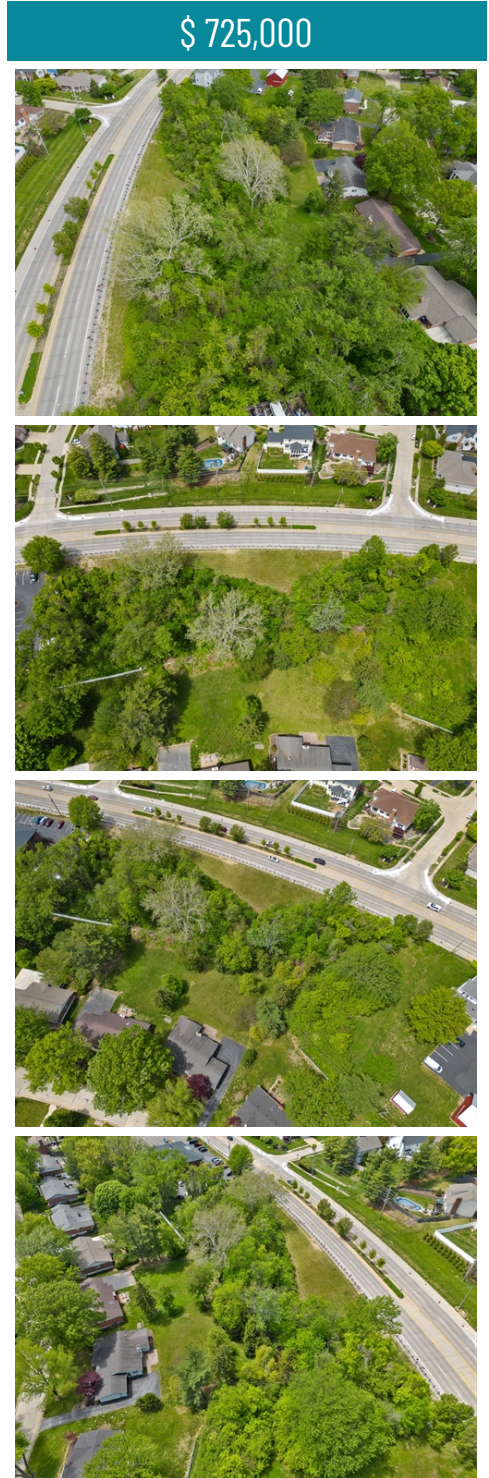

Lots for Residential or Commercial Possibilities

13918-13980 Olive Blvd, Chesterfield, MO 63017

- » MLS #: 10043936
- » Land
- » 4 Lots Zoned for Residential
- » 1.5 Acres with Commercial Possibilities
- » Great Location
- » More Info: LotsonOlive.com

Jacob Mirowitz
(314) 983-0788
jacob@mirowitzrealestate.com
MirowitzRealEstate.com

Mirowitz Real Estate Investments, Inc.
11500 Olive Blvd
Suite 240
Creve Coeur, MO 63141
(314) 983-0788

\$ 725,000

Rare opportunity to purchase Olive Blvd land with approximately 460' of frontage in Chesterfield. Four Lots totaling 1.5 acres zoned for residential with possibility to be zoned for commercial. Over 22,700 VPD on Olive.